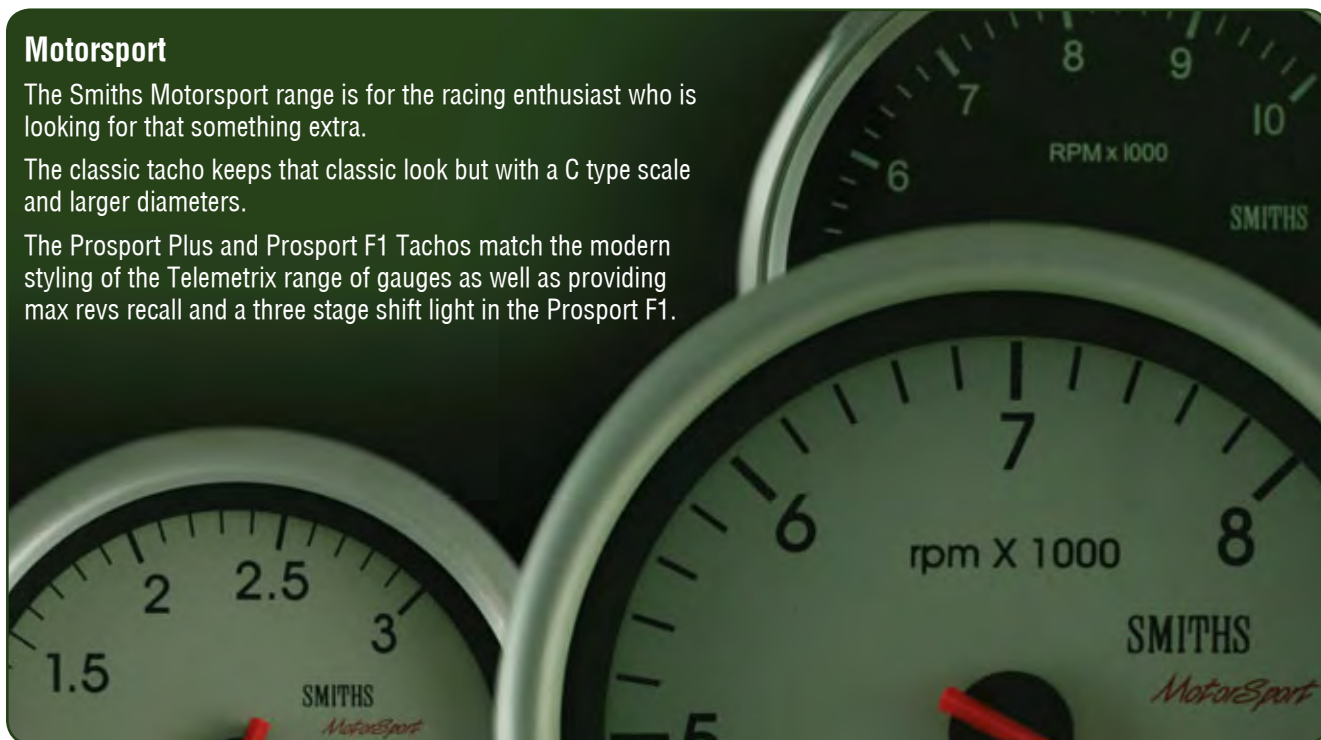

Motorsport

The Smiths Motorsport range is for the racing enthusiast who is looking for that something extra.

The classic tacho keeps that classic look but with a C type scale and larger diameters.

The Prosport Plus and Prosport F1 Tachos match the modern styling of the Telemetrix range of gauges as well as providing max revs recall and a three stage shift light in the Prosport F1.